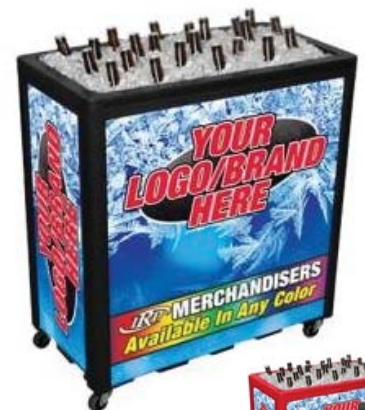

Avalanche Ice Merchandiser...
IRP-300

ALL THESE
COME IN
A VARIETY OF
COLORS!!